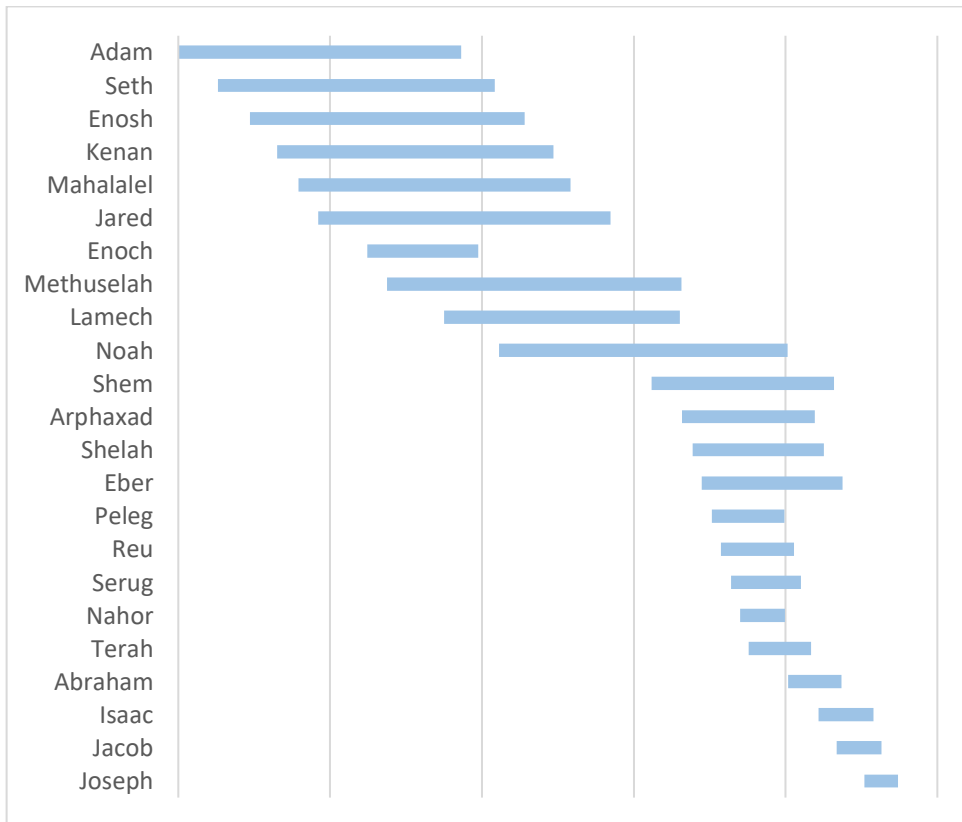

28 June 2026

God's clock is ticking

Thought starters for personal reflection or group discussion

1. What was one thing you learned about ancient history, today?
2. What is the difference between Genesis 6:5,11 and today?
3. Was God fair, reducing human lifespans to 10% of what they were?
4. Suggest why God put 400 yrs of silence between the Old and the New
5. What is the message of Psalm 39:7?
6. Why would God want us to bring a heart of wisdom to Him, Ps.90:12?