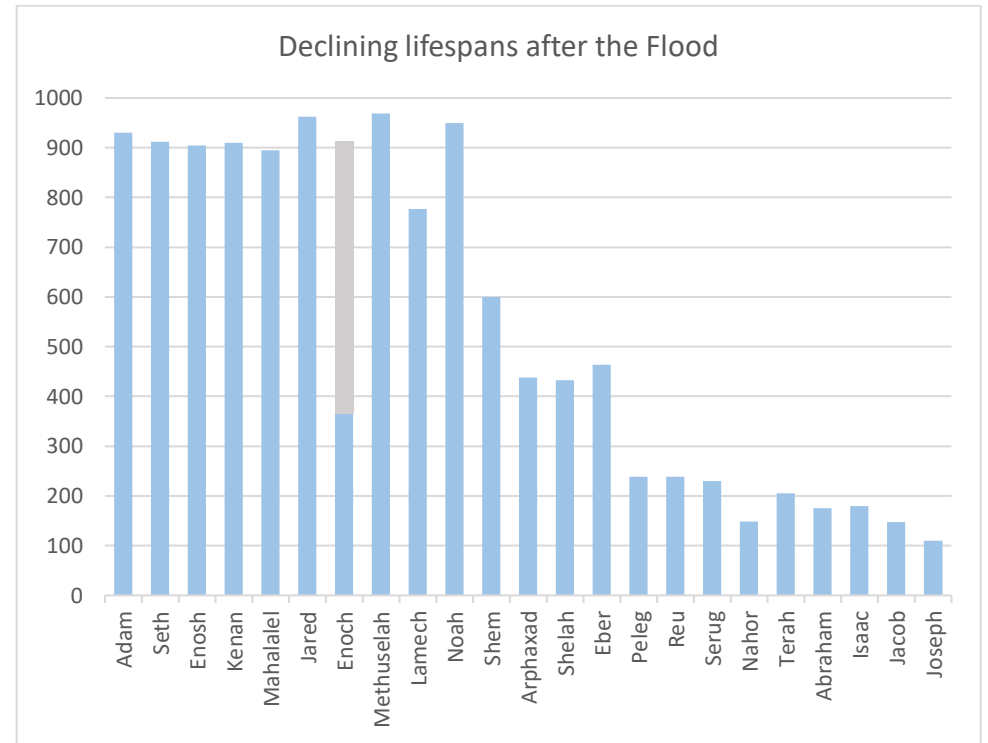

28 June 2026

God's clock is ticking

Thought starters for personal reflection or group discussion

1. What was one thing you learned about ancient history, today?
2. What is the difference between Genesis 6:5,11 and today?
3. Was God fair, reducing human lifespans to 10% of what they were?
4. Suggest why God put 400 yrs of silence between the Old and the New
5. What is the message of Psalm 39:7?
6. Why would God want us to bring a heart of wisdom to Him, Ps.90:12?